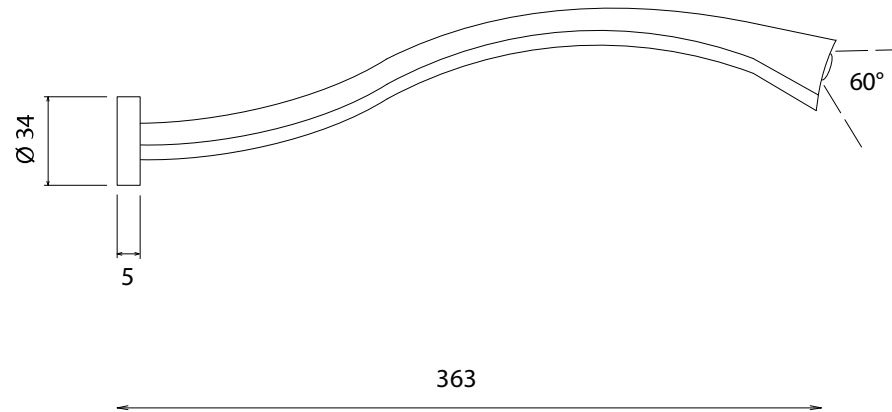

MAMBA AB SM

Installation: surface mounted

LIGHT COLOR

CID	COLOR/KELVIN/NM	CRI
2	3000K	≥80
7	4000K	≥80
1	5000K	≥80

higher CRI on request

MODULE

MID	POWER	CURRENT	LM OUTPUT
6	1,6W	500mA	215lm
13	1W	350mA	156lm

LIGHT DISTRIBUTION

LID	DESCRIPTION
0	60° glass lense

SURFACE COLOR

SID	COLOR	CAPTION
66		leather camel
77		leather espresso

other finishes on request

PRODUCT CODE / NOMENCLATURE

LID	CID	SID	MID
9120	XX	XX	XX