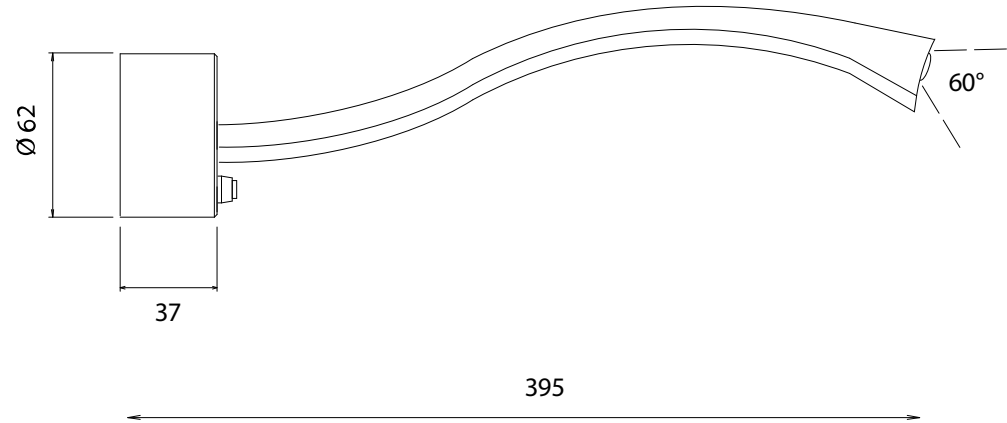

MAMBA TR

Installation: surface mounted

LIGHT COLOR

CID	COLOR/KELVIN/NM	CRI
8	2700K	≥80
2	3000K	≥80
7	4000K	≥80
1	5000K	≥80

MODULE

MID	POWER	CURRENT	LM OUTPUT
6	1,6W	500mA	215lm
13	1W	350mA	156lm

LIGHT DISTRIBUTION

LID	DESCRIPTION
0	Wide 60° glass lens

SURFACE COLOR

SID	COLOR	CAPTION
66		leather camel
77		leather espresso

other finishes on request

PRODUCT CODE / NOMENCLATURE

LID	CID	SID	MID
MAMBA	XX	XX	XX