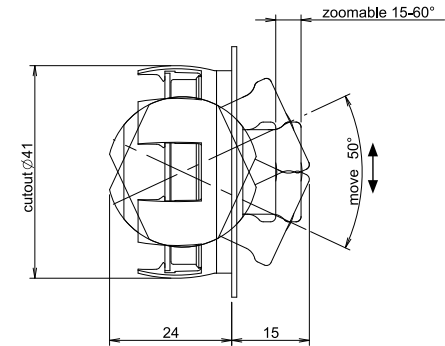

ARCADIA ZOOM

Installation: recessed

LIGHT COLOR

CID	COLOR/KELVIN/NM	CRI
9	2700K	≥80
2	3000K	≥80
7	4000K	≥80
1	5000K	≥80
3	Red 625nm	-
4	Green 530nm	-
6	Amber 590nm	-
5	Royalblue 455nm	-

MODULE

MID	POWER	CURRENT	LM OUTPUT
6	1,6W	500mA	215lm
13	1W	350mA	156lm

LIGHT DISTRIBUTION

LID	DESCRIPTION
0	Focusable 15° to 60°

SURFACE COLOR

SID	COLOR	CAPTION
NE		anodized
33		matte chrome
05		anodized black
01		chrome
02		gold 24kt
03		white satin coated

other finishes on request