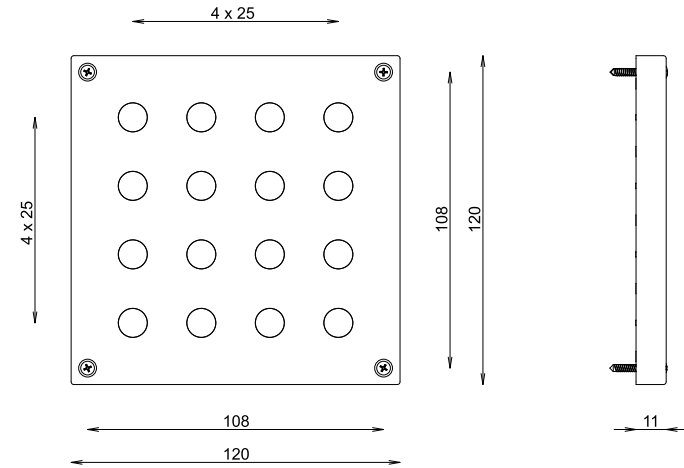

# BRICK 16

Installation: surface mounted

## LIGHT DISTRIBUTION

LID	DESCRIPTION
4	Medium 40°
6	Wide 60°