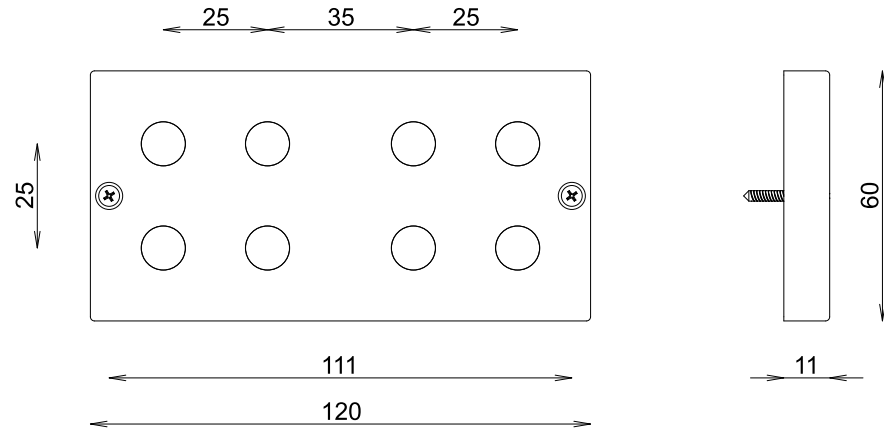

BRICK8

Installation: surface mounted

LIGHT COLOR

CID	COLOR/KELVIN/NM	CRI
9	2700K 8xWW	≥80
2	3000K 8xWW	≥80
7	4000K 8xNW	≥80
8	4000K 4xWW and 4xCW	≥80
1	5000K 8xCW	≥80

MODULE

MID	POWER	CURRENT	LM OUTPUT
7	12W	500mA	1720lm
11	8W	350mA	1248lm

LIGHT DISTRIBUTION

LID	DESCRIPTION
4	Medium 40°
6	Wide 60°

SURFACE COLOR

SID	COLOR	CAPTION
NE		anodized
33		matte chrome
05		anodized black
01		chrome
02		gold 24kt
03		white satin coated

other finishes on request

PRODUCT CODE / NOMENCLATURE

LID	CID	SID	MID
1540	XX	XX	XX