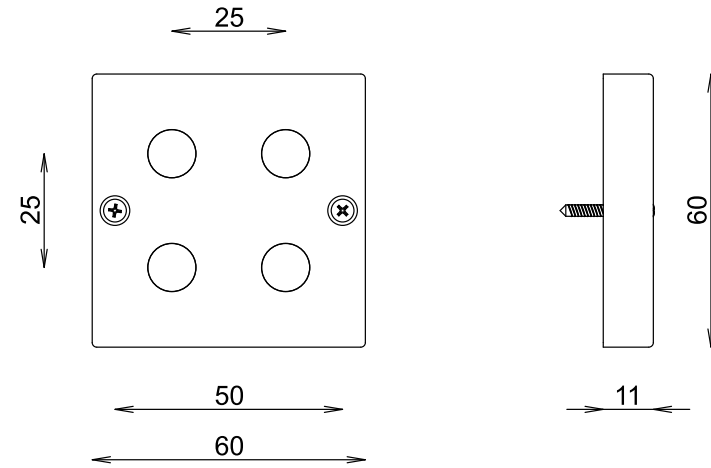

BRICK4

Installation: surface mounted

LIGHT COLOR

CID	COLOR/KELVIN/NM	CRI
9	2700K 4xWW	≥80
2	3000K 4xWW	≥80
7	4000K 4xNW	≥80
8	4000K 2xWW and 2xCW	≥80
1	5000K 4xCW	≥80

MODULE

MID	POWER	CURRENT	LM OUTPUT
7	6W	500mA	860lm
11	4W	350mA	624lm

LIGHT DISTRIBUTION

LID	DESCRIPTION
4	Medium 40°
6	Wide 60°

SURFACE COLOR

SID	COLOR	CAPTION
NE		anodized
33		matte chrome
05		anodized black
01		chrome
02		gold 24kt
03		white satin coated

other finishes on request