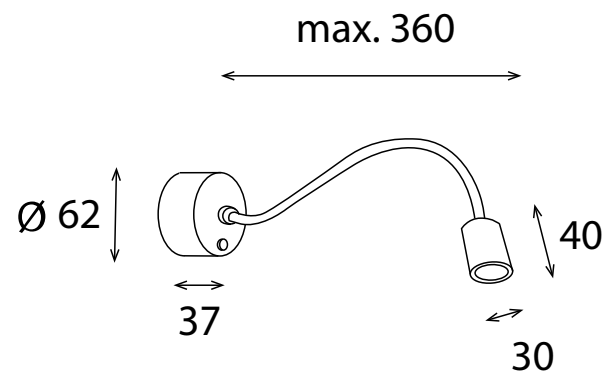

DRUM FLEX AB TR

Installation: surface mounted

LIGHT COLOR

CID	COLOR/KELVIN/NM	CRI
8	2700K	≥80
2	3000K	≥80
7	4000K	≥80
1	5000K	≥80

MODULE

MID	POWER	CURRENT	LM OUTPUT
6	1,6W	500mA	170lm
13	1W	350mA	122lm

LIGHT DISTRIBUTION

LID	DESCRIPTION
0	Wide 60° glass lens
1	Medium 30°
2	Narrow 12°

SURFACE COLOR

SID	COLOR	CAPTION
NE		anodized
33		matte chrome
05		anodized black
01		chrome
02		gold 24kt
03		white satin coated

other finishes on request

PRODUCT CODE / NOMENCLATURE

LID	CID	SID	MID
DRUM	XX	XX	- XX XX