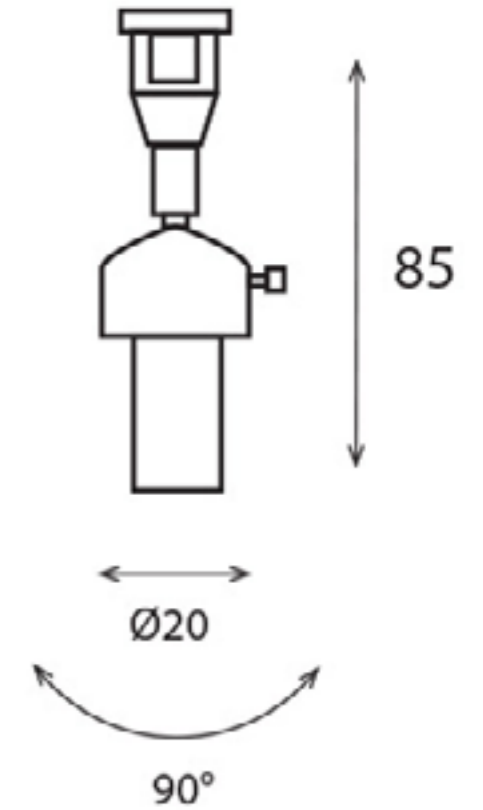

## LIGHT DISTRIBUTION

LID	DESCRIPTION
0	focusable glass lens 15° to 60°

## CHARACTERISTICS

TERM	DETAILS
adjustable	350°/90°
focusable	from 15° to 60°
available with	control knob for dimming
dimmable	yes
<i>available as</i>	Single/individual luminaire
<i>available as</i>	M-Track luminaire