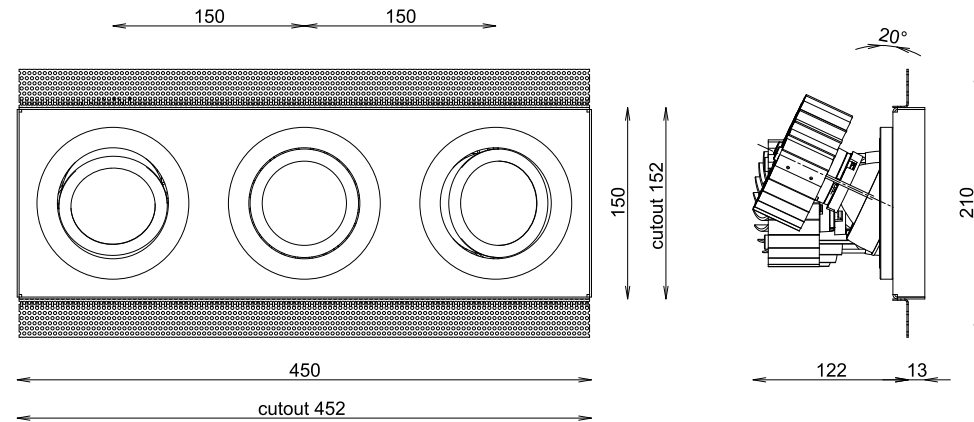

TRIPLE DOWNLIGHT

Installation: frameless recessed

LIGHT COLOR

CID	COLOR/KELVIN/NM	CRI
8	2700K	≥80
2	3000K	≥80
9	3500K	≥80
7	4000K	≥80
VIBR	3000K VIBRANCE	≥95

MODULE

	MID	POWER	CURRENT	LM OUTPUT
3x C-2000 Module	7	19,5W	700mA	2000lm
3x C-2000 Module Vibrance	8	19,5W	700mA	2000lm

LIGHT DISTRIBUTION

LID	DESCRIPTION
2	Narrow 20°
4	Medium 40°

SURFACE COLOR

SID	COLOR	CAPTION
NE		anodized
33		matte chrome
05		anodized black
03		white satin coated

other finishes on request

PRODUCT CODE / NOMENCLATURE

LID	CID	SID	MID
1583	XX	XX	XX