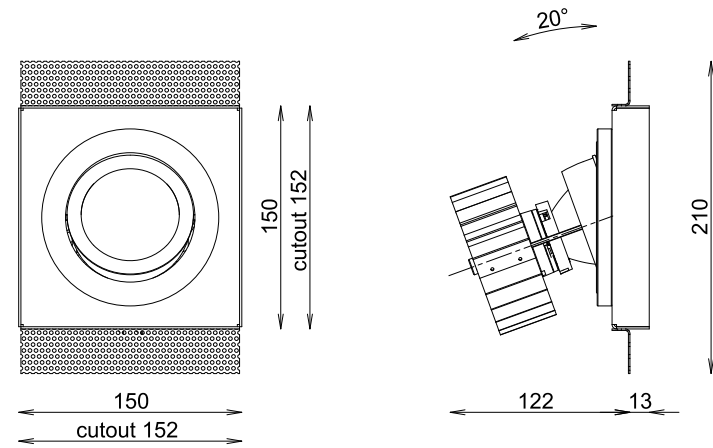

SINGLE DOWNLIGHT

Installation: frameless recessed

LIGHT COLOR

CID	COLOR/KELVIN/NM	CRI
8	2700K	≥80
2	3000K	≥80
9	3500K	≥80
7	4000K	≥80
VIBR	3000K VIBRANCE	≥95

MODULE

	MID	POWER	CURRENT	LM OUTPUT
C-2000 Module	7	19,5W	700mA	2000lm
C-2000 Module Vibrance	8	19,5W	700mA	2000lm

LIGHT DISTRIBUTION

LID	DESCRIPTION
2	Narrow 20°
4	Medium 40°

SURFACE COLOR

SID	COLOR	CAPTION
NE		anodized
33		matte chrome
05		anodized black
03		white satin coated

other finishes on request

PRODUCT CODE / NOMENCLATURE

LID	CID	SID	MID
1581	XX	XX	XX