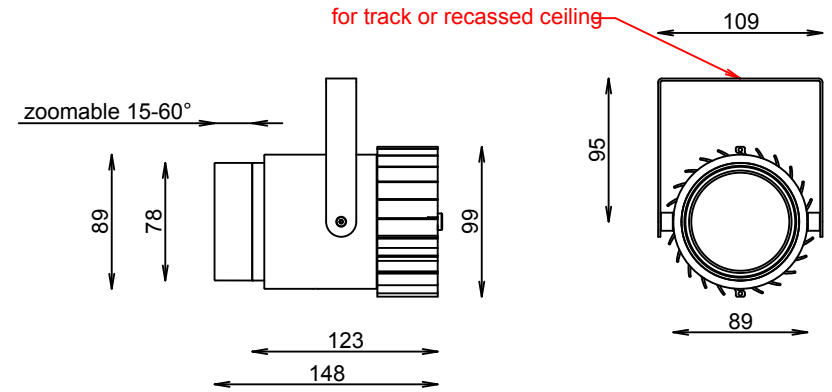

BEAMER ZOOM

Installation: surface mounted

LIGHT COLOR

CID	COLOR/KELVIN/NM	CRI
8	2700K	≥80
2	3000K	≥80
9	3500K	≥80
7	4000K	≥80
VIBR	3000K VIBRANCE	≥95

MODULE

	MID	POWER	CURRENT	LM OUTPUT
C-2000 Module	7	19,5W	700mA	2000lm
C-2000 Module Vibrance	8	19,5W	700mA	2000lm

LIGHT DISTRIBUTION

LID	DESCRIPTION
0	Focusable 15° to 60°

SURFACE COLOR

SID	COLOR	CAPTION
NE		anodized
33		matte chrome
05		anodized black
03		white satin coated

other finishes on request

PRODUCT CODE / NOMENCLATURE