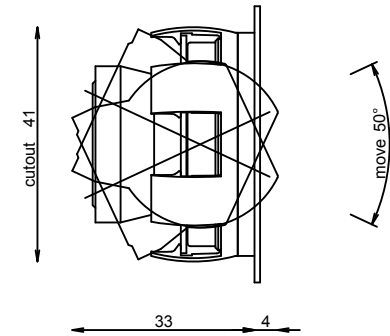

ARCADIA EB

Installation: recessed

LIGHT COLOR

CID	COLOR/KELVIN/NM	CRI
9	2700K	≥80
2	3000K	≥80
7	4000K	≥80
1	5000K	≥80
3	Red 625nm	-
4	Green 530nm	-
6	Amber 590nm	-
5	Royalblue 455nm	-

MODULE

MID	POWER	CURRENT	LM OUTPUT
6	1,6W	500mA	215lm
13	1W	350mA	156lm

LIGHT DISTRIBUTION

LID	DESCRIPTION
1	Narrow 12°
0	Medium 30°

SURFACE COLOR

SID	COLOR	CAPTION
NE		anodized
33		matte chrome
05		anodized black
01		chrome
02		gold 24kt
03		white satin coated

other finishes on request

PRODUCT CODE / NOMENCLATURE

LID	CID	SID	MID
1230	XX	XX	XX