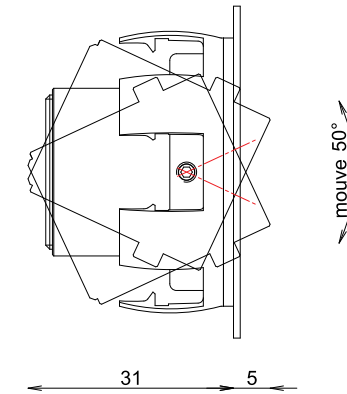

CARDANIC EB

Installation: recessed

LIGHT COLOR

CID	COLOR/KELVIN/NM	CRI
9	2700K	≥80
2	3000K	≥80
7	4000K	≥80
1	5000K	≥80
3	Red 625nm	-
4	Green 530nm	-
6	Amber 590nm	-
5	Royalblue 455nm	-

MODULE

MID	POWER	CURRENT	LM OUTPUT
6	1,6W	500mA	215lm
13	1W	350mA	156lm

LIGHT DISTRIBUTION

LID	DESCRIPTION
1	Narrow 12°
0	Medium 30°

SURFACE COLOR

SID	COLOR	CAPTION
NE		anodized
33		matte chrome
05		anodized black
01		chrome
02		gold 24kt
03		white satin coated

other finishes on request