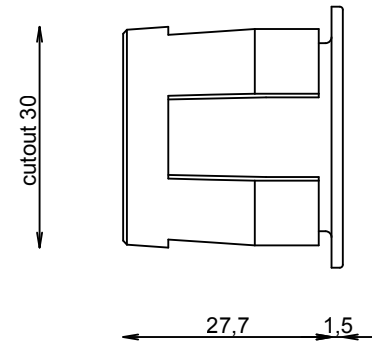

PEPI EB

Installation: recessed

LIGHT COLOR

CID	COLOR/KELVIN/NM	CRI
9	2700K	≥80
2	3000K	≥80
7	4000K	≥80
1	5000K	≥80
3	Red 625nm	-
4	Green 530nm	-
6	Amber 590nm	-
5	Royalblue 455nm	-

MODULE

MID	POWER	CURRENT	LM OUTPUT
6	1,6W	500mA	215lm
13	1W	350mA	156lm

LIGHT DISTRIBUTION

LID	DESCRIPTION
0	Narrow 12°
2	Medium 30°
3	Decorative

SURFACE COLOR

SID	COLOR	CAPTION
NE		anodized
33		matte chrome
05		anodized black
01		chrome
02		gold 24kt
03		white satin coated

other finishes on request