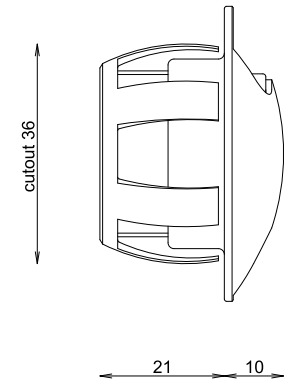

FUNGO 60°/20°

Installation: recessed

LIGHT COLOR

CID	COLOR/KELVIN/NM	CRI
9	2700K	≥80
2	3000K	≥80
7	4000K	≥80
1	5000K	≥80
3	Red 625nm	-
4	Green 530nm	-
6	Amber 590nm	-
5	Royalblue 455nm	-

MODULE

MID	POWER	CURRENT	LM OUTPUT
6	1,6W	500mA	215lm
13	1W	350mA	156lm

LIGHT DISTRIBUTION

LID	DESCRIPTION
5	Decorative

SURFACE COLOR

SID	COLOR	CAPTION
NE		anodized
33		matte chrome
05		anodized black
01		chrome
02		gold 24kt
03		white satin coated

other finishes on request

PRODUCT CODE / NOMENCLATURE