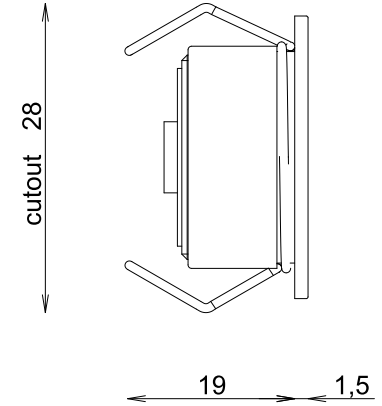

DADA EB

Installation: recessed

LIGHT COLOR

CID	COLOR/KELVIN/NM	CRI
9	2700K	≥80
2	3000K	≥80
7	4000K	≥80
1	5000K	≥80
3	Red 625nm	-
4	Green 530nm	-
6	Amber 590nm	-
5	Royalblue 455nm	-

higher CRI on request

MODULE

MID	POWER	CURRENT	LM OUTPUT
13	1W	350mA	122lm

LIGHT DISTRIBUTION

LID	DESCRIPTION
9	Decorative

SURFACE COLOR

SID	COLOR	CAPTION
NE		anodized
33		matte chrome
05		Black
01		Chrome
02		Gold 24kt
03		White Satin Coated