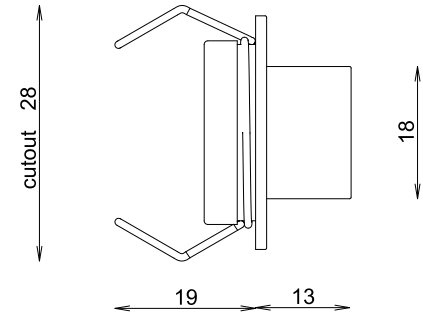

COMET

Installation: recessed

LIGHT COLOR

CID	COLOR/KELVIN/NM	CRI
9	2700K	≥80
2	3000K	≥80
7	4000K	≥80
1	5000K	≥80
3	Red 625nm	-
4	Green 530nm	-
6	Amber 590nm	-
5	Royalblue 455nm	-

higher CRI on request

MODULE

MID	POWER	CURRENT	LM OUTPUT
13	1W	350mA	122lm

LIGHT DISTRIBUTION

LID	DESCRIPTION
1	Decorative

SURFACE COLOR

SID	COLOR	CAPTION
NE		anodized
33		matte chrome
05		Black
01		Chrome
02		Gold 24kt
03		White Satin Coated