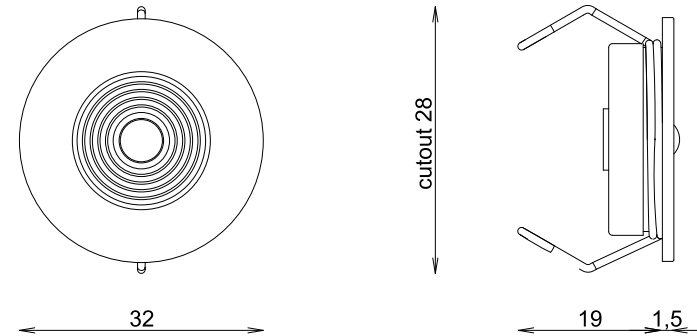

# STAR

Installation: recessed

## LIGHT DISTRIBUTION

LID	DESCRIPTION
0	110° Wide