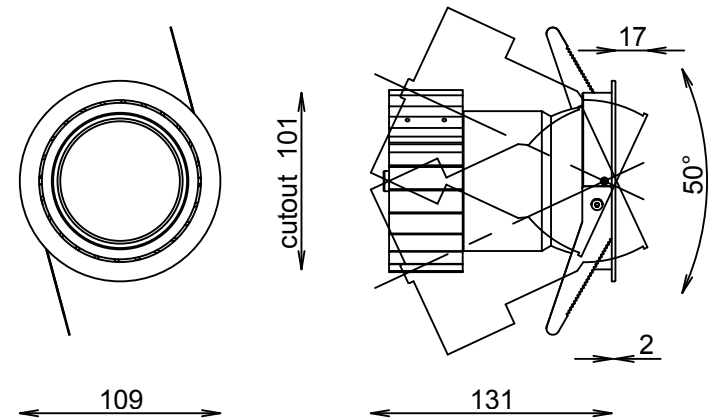

SHOOTER ZOOM

Installation: Recessed

LIGHT COLOR			
CID	COLOR/KELVIN/NM	CRI	
8		2700K	≥80
2		3000K	≥80
9		3500K	≥80
7		4000K	≥80
VIBR		3000K VIBRANCE	≥95

MODULE				
	MID	POWER	CURRENT	LM OUTPUT
C-2000 Module	7	19,5W	700mA	2000lm
C-2000 Module Vibrance	8	19,5W	700mA	2000lm

LIGHT DISTRIBUTION	
LID	DESCRIPTION
1	Focusable 15° to 60°

SURFACE COLOR		
SID	COLOR	CAPTION
NE		anodized
33		matte chrome
05		anodized black
03		white satin coated

other finishes on request

PRODUCT CODE / NOMENCLATURE				
MID	LID	CID	SID	
162	XX	XX	0	XX - XX