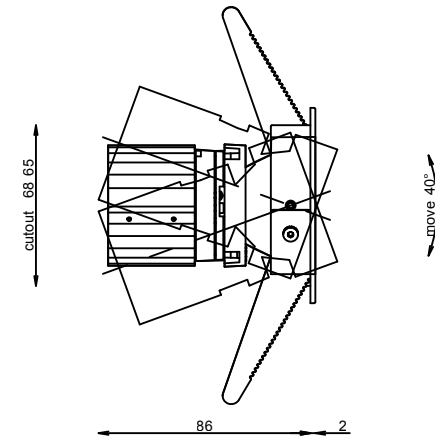

ADJUSTABLE DOWNLIGHT SMALL

Installation: recessed

LIGHT COLOR

CIDCOLOR/KELVIN/NM CRI

8		2700K	≥80
2		3000K	≥80
9		3500K	≥80
7		4000K	≥80
VIBR		3000K VIBRANCE	≥95

MODULE

MID POWER CURRENT LM OUTPUT

C-2000 Module	0	9,3W	350mA	1105lm
C-2000 Module Vibrance	1	9,3W	350mA	1105lm

LIGHT DISTRIBUTION

LID DESCRIPTION

3	Narrow 20°
2	Medium 40°
4	Glare Free Diffuse

SURFACE COLOR

SID COLOR CAPTION

NE		anodized
33		matte chrome
05		anodized black
03		white satin coated

other finishes on request