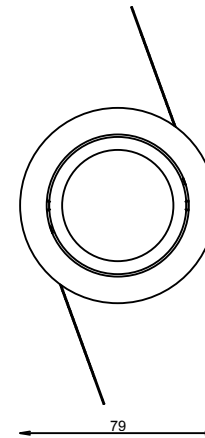

ADJUSTABLE DOWNLIGHT SMALL

Installation: recessed

LIGHT COLOR

CIDCOLOR/KELVIN/NM CRI

8		2700K	≥80
2		3000K	≥80
9		3500K	≥80
7		4000K	≥80
VIBR		3000K VIBRANCE	≥95

MODULE

MID POWER CURRENT LM OUTPUT

C-2000 Module	0	9,3W	350mA	1105lm
C-2000 Module Vibrance	1	9,3W	350mA	1105lm

LIGHT DISTRIBUTION

LID DESCRIPTION

3	Narrow 20°
2	Medium 40°
4	Glare Free Diffuse

SURFACE COLOR

SID COLOR CAPTION

NE		anodized
33		matte chrome
05		anodized black
03		white satin coated

other finishes on request

PRODUCT CODE / NOMENCLATURE

MID LID CID SID

150	XX	XX	0	XX	-	XX
-----	-----------	-----------	---	-----------	---	-----------