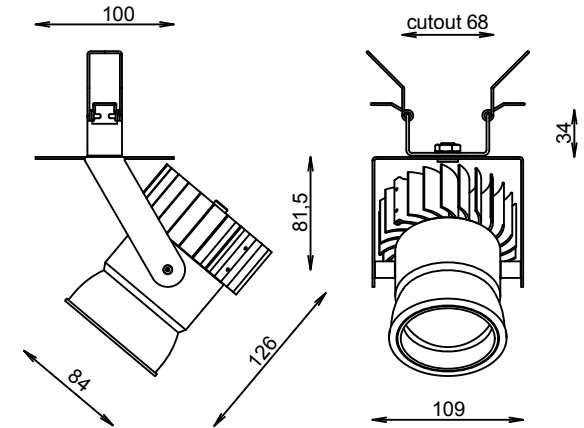

SHOOTER DS

Installation: surface mounted

LIGHT COLOR

CID	COLOR/KELVIN/NM	CRI
8	2700K	≥80
2	3000K	≥80
9	3500K	≥80
7	4000K	≥80
VIBR	3000K VIBRANCE	≥95

MODULE

	MID	POWER	CURRENT	LM OUTPUT
C-2000 Module	7	19,5W	700mA	2000lm
C-2000 Module Vibrance	8	19,5W	700mA	2000lm

LIGHT DISTRIBUTION

LID	DESCRIPTION
2	Medium 40°

SURFACE COLOR

SID	COLOR	CAPTION
NE		anodized
33		matte chrome
05		anodized black
03		white satin coated

other finishes on request

PRODUCT CODE / NOMENCLATURE

MID	LID	CID	SID
164	XX	XX DS	XX - XX